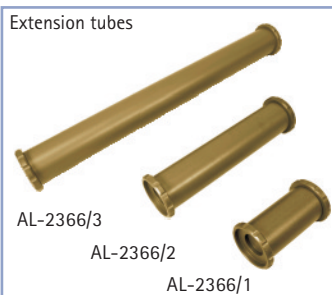

## GF-3D Combi-rig

The GF-3D Combi-rig is a solution for providing a stable mount for large camera packages and 3D Rigs on a centre post dolly. The 80mm diameter tubes from the standard GFM Combi-rig can be used in combination with the new "double tube" top and bottom mounts.

The bottom mount has a Euro-adapter that allows for lateral adjustments and accommodates off-set ball adapters as well as off-set 3 and 4 way levellers.

41cm/16" bracket with 35cm extension tube

Connection for counterweight rod

Euro-adapter for lateral adjustments

GF-3D Combi-rig, "double tube" top & bottom mounts

AL-2366	Extension tube 15 cm / 35 cm / 73 cm with 2 safety screws
AL-2126	Off-Set Mitchell 4 Way Leveller (35 cm/ 14")
AL-2127	Off-Set Mitchell 4 Way Leveller (25 cm/ 10")
AL-2128	Off-Set Mitchell 4 Way Leveller (18 cm/ 7")
AL-2121	Off-Set Mitchell 3 Way Leveller (35 cm/ 14")
AL-2124	Off-Set Mitchell 3 Way Leveller (25 cm/ 10")
AL-2125	Off-Set Mitchell 3 Way Leveller (18 cm/ 7")
AL-2151	Off-Set Ball Adapter 150mm short (18 cm/ 7")
AL-2152	Off-Set Ball Adapter 150mm middle (25 cm/ 10")
AL-2153	Off-Set Ball Adapter 150mm long (35 cm/ 14")
AL-2154	Off-Set Ball Adapter 150mm extra long (50 cm/ 20")

Extension tubes

AL-2366/3

AL-2366/2

AL-2366/1

Off-set 4 way levellers

AL-2126

AL-2127

AL-2128