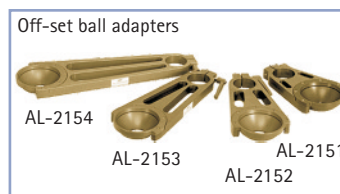

The bottom mount has a Euro-adapter that allows for lateral adjustments and accommodates off-set ball adapters as well as off-set 3 and 4 way levellers.

41cm/16" bracket with 35cm extension tube

Connection for counterweight rod

Euro-adapter for lateral adjustments

GF-3D Combi-rig, "double tube" top & bottom mounts

AL-2366	Extension tube 15 cm / 35 cm / 73 cm with 2 safety screws
AL-2126	Off-Set Mitchell 4 Way Leveller (35 cm/ 14")
AL-2127	Off-Set Mitchell 4 Way Leveller (25 cm/ 10")
AL-2128	Off-Set Mitchell 4 Way Leveller (18 cm/ 7")
AL-2121	Off-Set Mitchell 3 Way Leveller (35 cm/ 14")
AL-2124	Off-Set Mitchell 3 Way Leveller (25 cm/ 10")
AL-2125	Off-Set Mitchell 3 Way Leveller (18 cm/ 7")
AL-2151	Off-Set Ball Adapter 150mm short (18 cm/ 7")
AL-2152	Off-Set Ball Adapter 150mm middle (25 cm/ 10")
AL-2153	Off-Set Ball Adapter 150mm long (35 cm/ 14")
AL-2154	Off-Set Ball Adapter 150mm extra long (50 cm/ 20")

Extension tubes

AL-2366/3

AL-2366/2

AL-2366/1

Off-set 4 way levellers

AL-2126

AL-2127

AL-2128

Off-set 3 way levellers

AL-2121

AL-2124

AL-2125

Off-set ball adapters

AL-2154

AL-2153

AL-2151