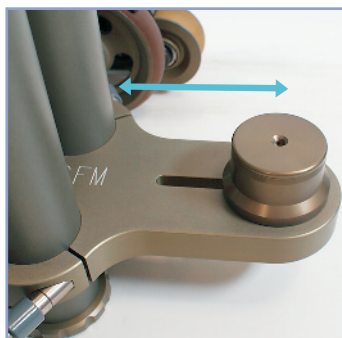

## GF-3D Combi-rig

The GF-3D Combi-rig is a solution for providing a stable mount for large camera packages and 3D Rigs on a centre post dolly. The 80mm diameter tubes from the standard GFM Combi-rig can be used in combination with the new "double tube" top and bottom mounts.

The bottom mount has a Euro-adapter that allows for lateral adjustments and accommodates off-set ball adapters as well as off-set 3 and 4 way levellers.

41cm/16" bracket with 35cm extension tube

Connection for counterweight rod

Euro-adapter for lateral adjustments

GF-3D Combi-rig, "double tube" top & bottom mounts

AL-2366	Extension tube 15 cm / 35 cm / 73 cm with 2 safety screws
AL-2126	Off-Set Mitchell 4 Way Leveller (35 cm/ 14")
AL-2127	Off-Set Mitchell 4 Way Leveller (25 cm/ 10")
AL-2128	Off-Set Mitchell 4 Way Leveller (18 cm/ 7")
AL-2121	Off-Set Mitchell 3 Way Leveller (35 cm/ 14")
AL-2124	Off-Set Mitchell 3 Way Leveller (25 cm/ 10")
AL-2125	Off-Set Mitchell 3 Way Leveller (18 cm/ 7")
AL-2151	Off-Set Ball Adapter 150mm short (18 cm/ 7")
AL-2152	Off-Set Ball Adapter 150mm middle (25 cm/ 10")
AL-2153	Off-Set Ball Adapter 150mm long (35 cm/ 14")
AL-2154	Off-Set Ball Adapter 150mm extra long (50 cm/ 20")