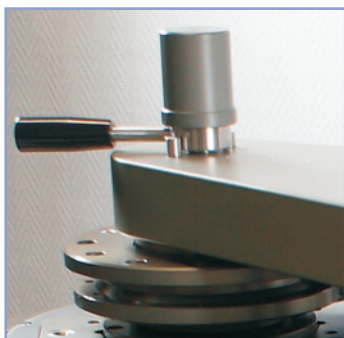

## GF-3D Combi-rig

The GF-3D Combi-rig is a solution for providing a stable mount for large camera packages and 3D Rigs on a centre post dolly. The 80mm diameter tubes from the standard GFM Combi-rig can be used in combination with the new "double tube" top and bottom mounts.

The bottom mount has a Euro-adapter that allows for lateral adjustments and accommodates off-set ball adapters as well as off-set 3 and 4 way levellers.

41cm/16" bracket with 35cm extension tube

Connection for counterweight rod