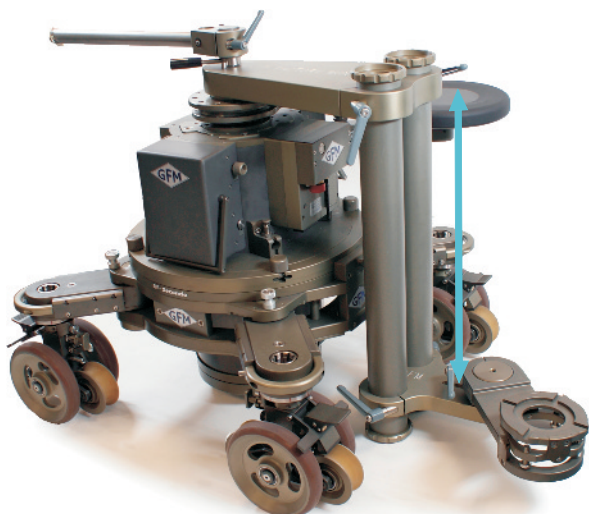

# GF-3D Combi-rig

## GF-3D Combi-rig

The GF-3D Combi-rig is a solution for providing a stable mount for large camera packages and 3D Rigs on a centre post dolly. The 80mm diameter tubes from the standard GFM Combi-rig can be used in combination with the new "double tube" top and bottom mounts.

The bottom mount has a Euro-adapter that allows for lateral adjustments and accommodates off-set ball adapters as well as off-set 3 and 4 way levellers.

41cm/16" bracket with 35cm extension tube

Connection for counterweight rod

Euro-adapter for lateral adjustments

GF-3D Combi-rig, "double tube" top & bottom mounts

AL-2366	Extension tube 15 cm / 35 cm / 73 cm with 2 safety screws
AL-2126	Off-Set Mitchell 4 Way Leveller (35 cm/ 14")
AL-2127	Off-Set Mitchell 4 Way Leveller (25 cm/ 10")
AL-2128	Off-Set Mitchell 4 Way Leveller (18 cm/ 7")
AL-2121	Off-Set Mitchell 3 Way Leveller (35 cm/ 14")
AL-2124	Off-Set Mitchell 3 Way Leveller (25 cm/ 10")
AL-2125	Off-Set Mitchell 3 Way Leveller (18 cm/ 7")
AL-2151	Off-Set Ball Adapter 150mm short (18 cm/ 7")
AL-2152	Off-Set Ball Adapter 150mm middle (25 cm/ 10")
AL-2153	Off-Set Ball Adapter 150mm long (35 cm/ 14")
AL-2154	Off-Set Ball Adapter 150mm extra long (50 cm/ 20")